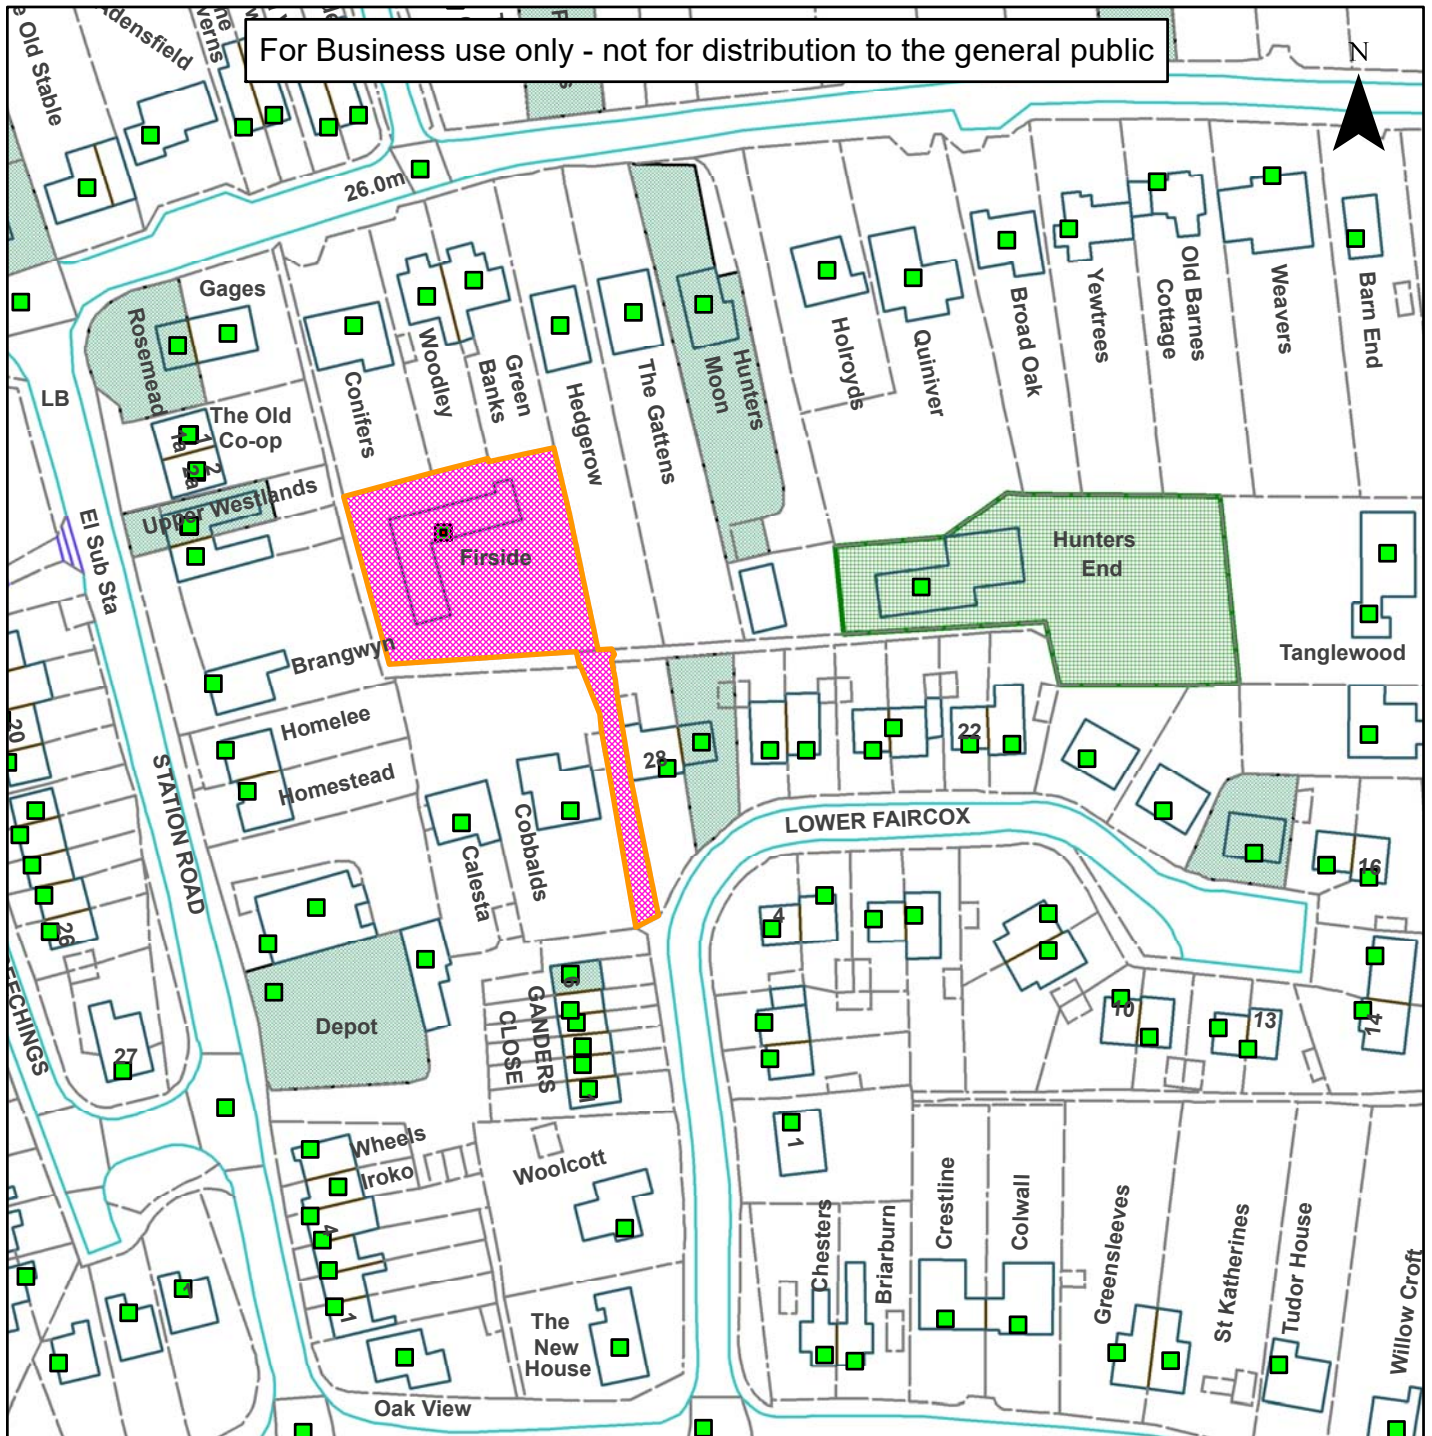

Not Set

For Business use only - not for distribution to the general public

Scale: 1:1,250

Reproduced from the Ordnance Survey map with permission of the Controller of Her Majesty's Stationery Office © Crown Copyright 2012.

Unauthorised reproduction infringes Crown Copyright and may lead to prosecution or civil proceedings.

Organisation	Horsham District Council
Department	
Comments	Not Set
Date	08/03/2018
MSA Number	100023865